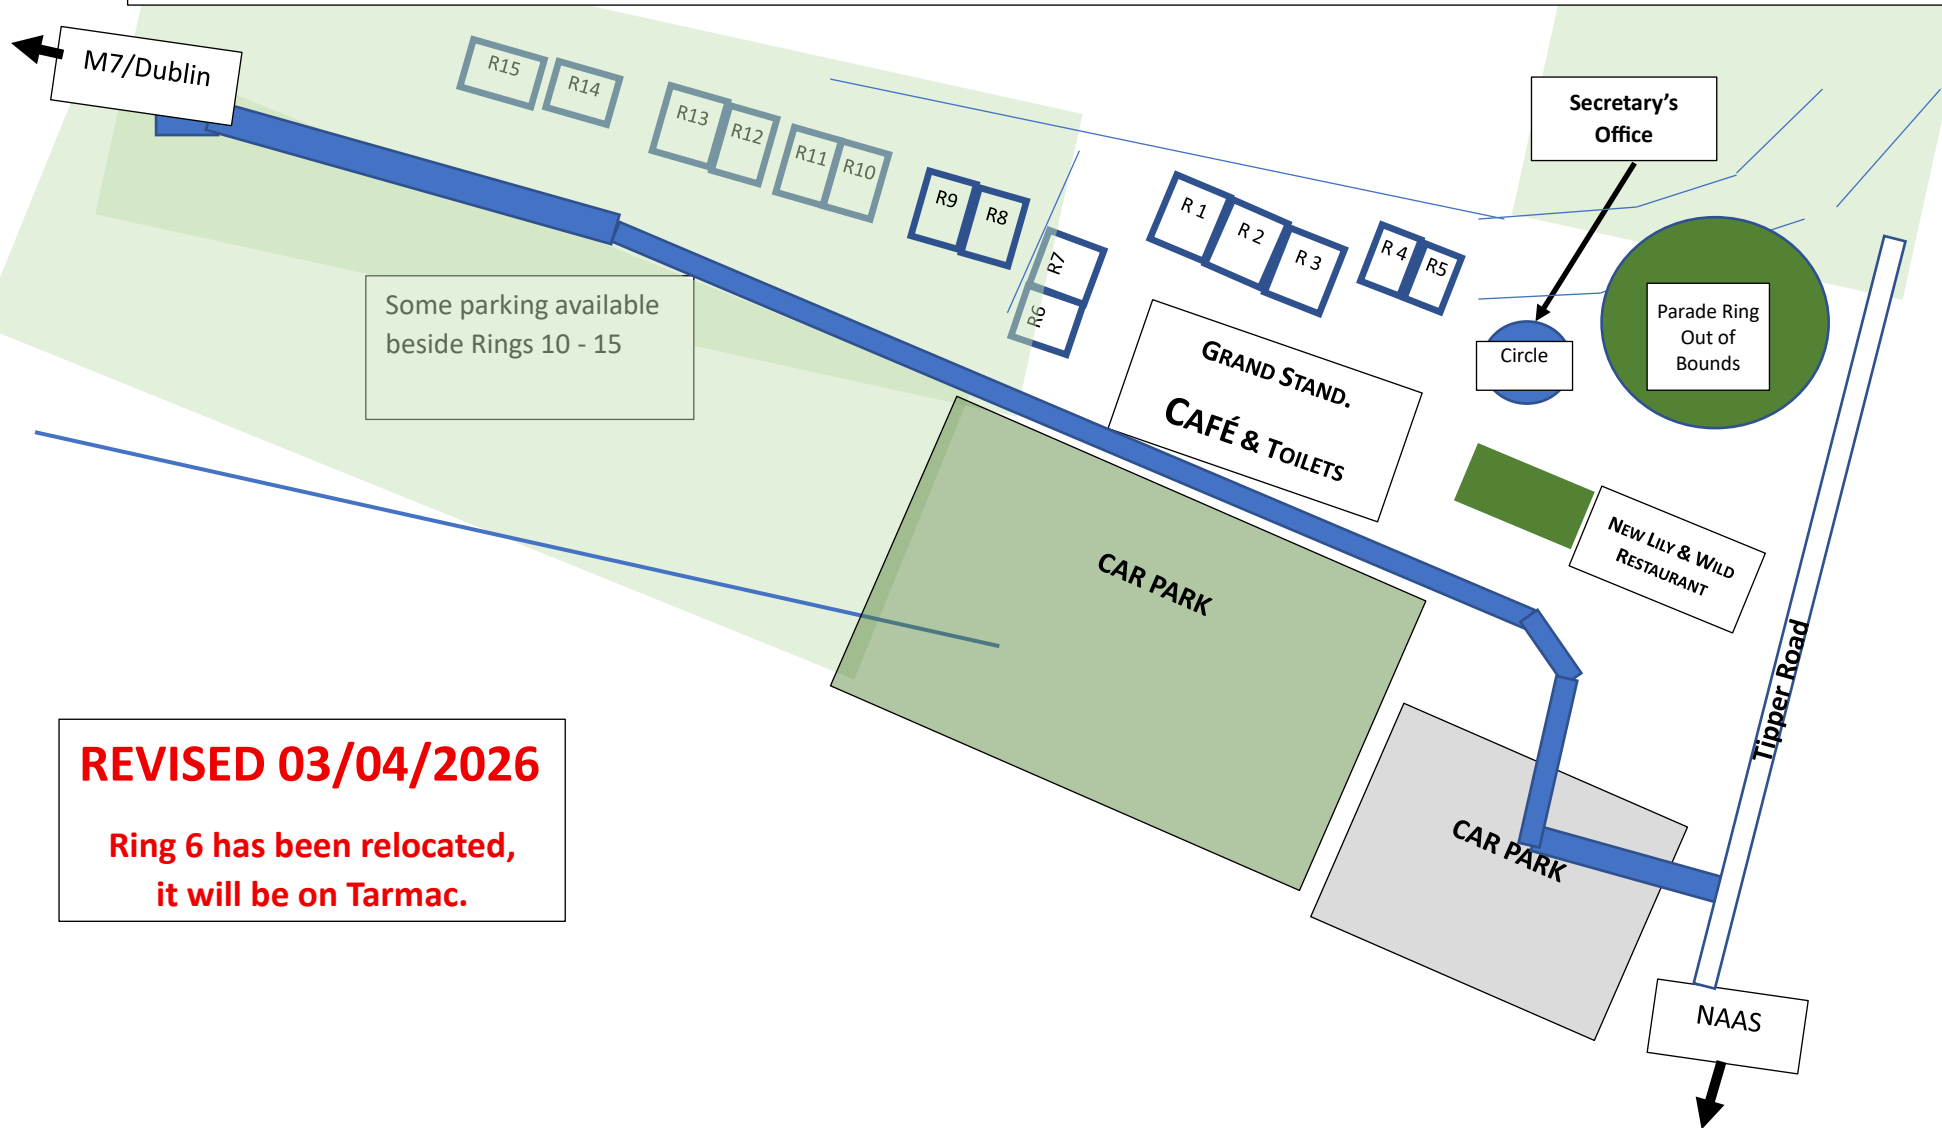

Combined Canine Easter Classic

April 4th & 5th 2026 - Naas Racecourse, Naas, Co. Kildare (Eircode: W91 ED00)

Ring Plan/Show Layout

REVISED 03/04/2026

**Ring 6 has been relocated,
it will be on Tarmac.**