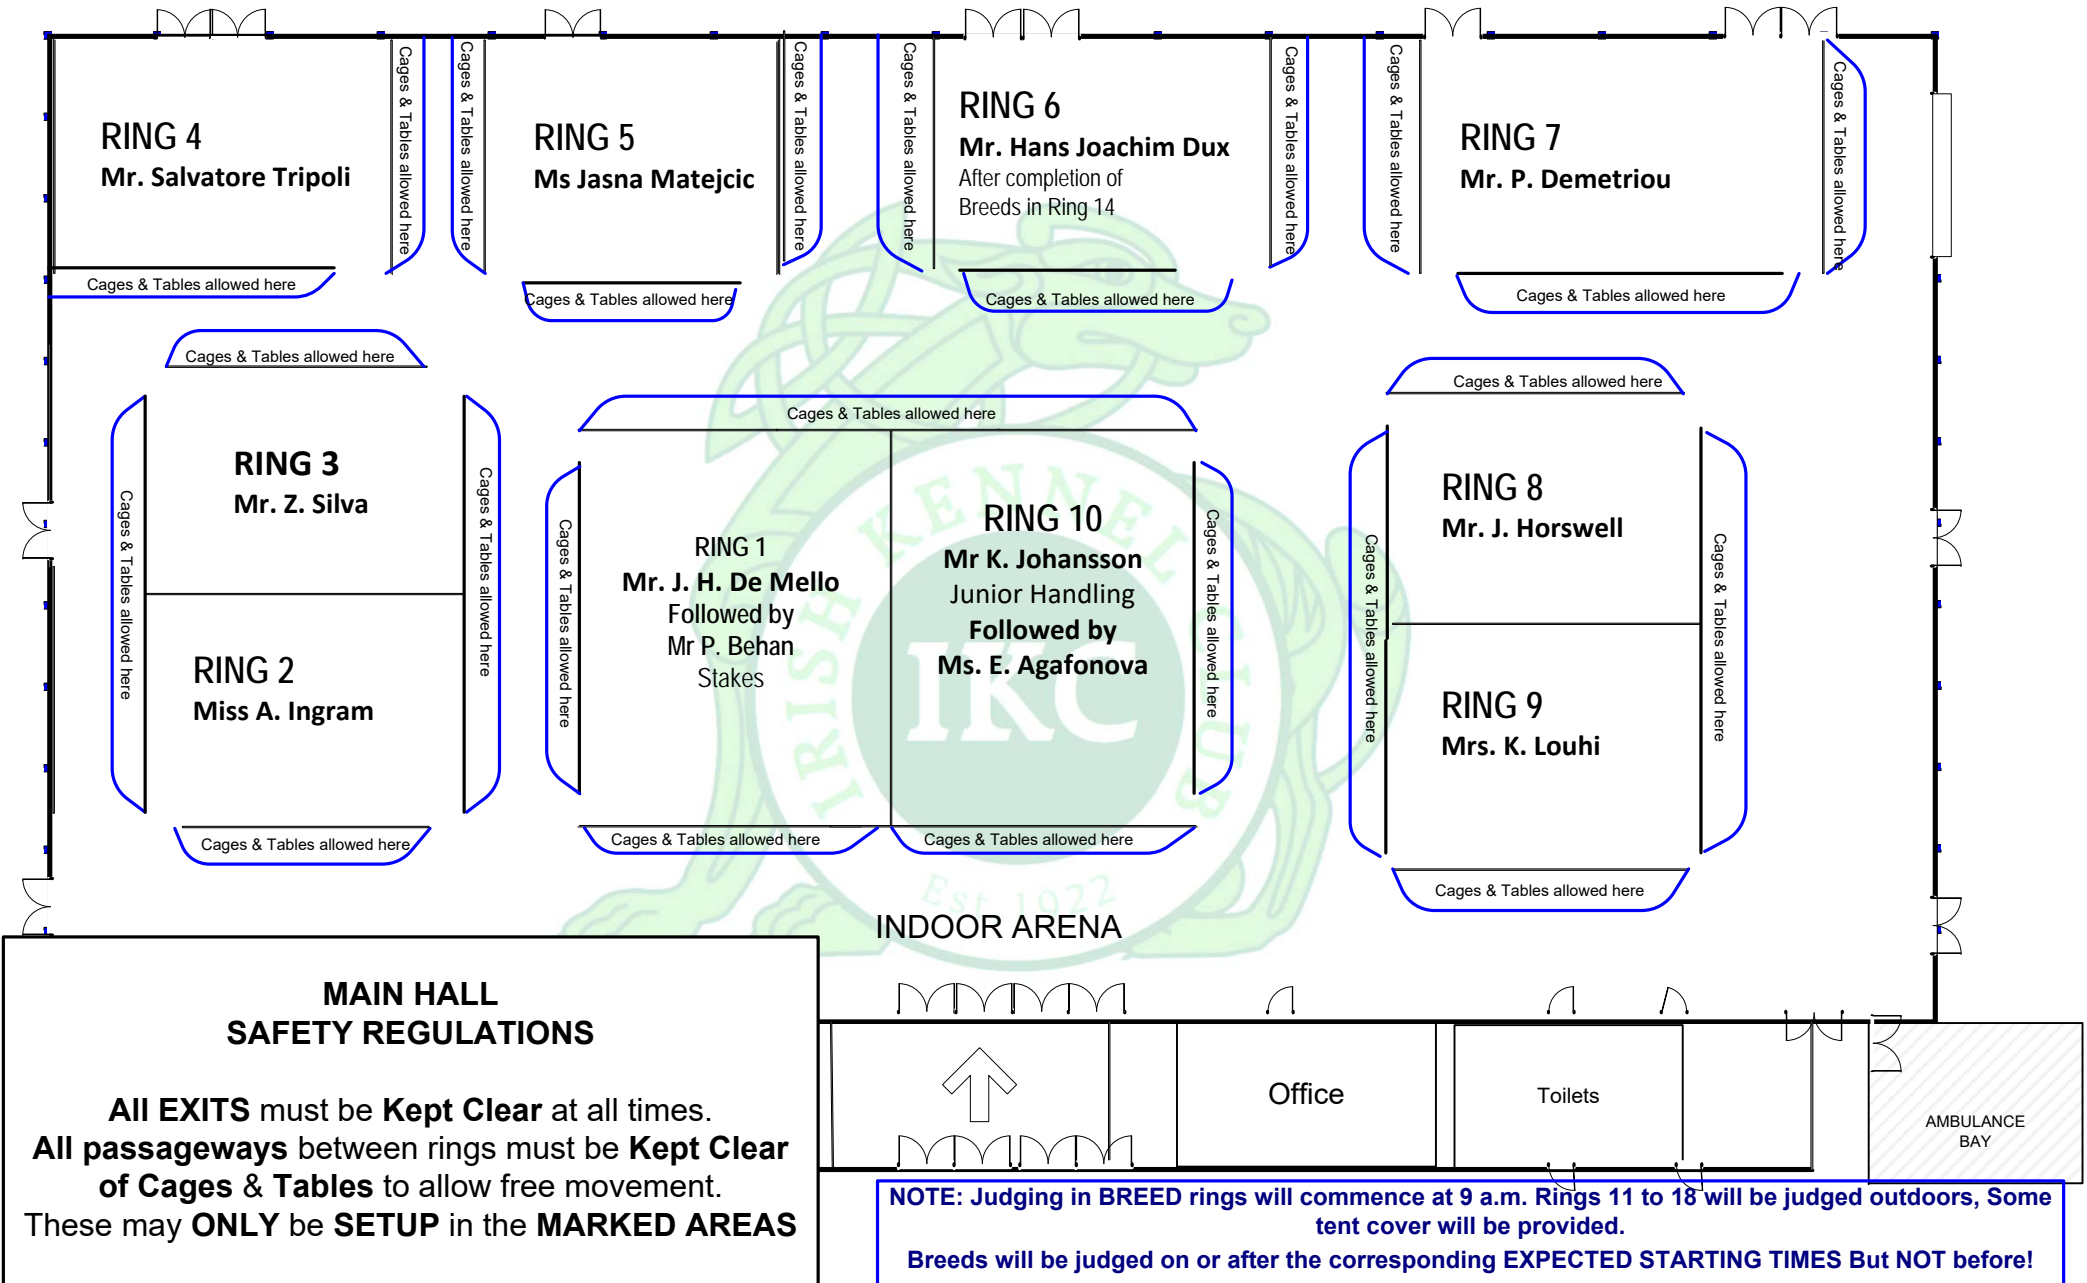

Indoor Ring Plan

MAIN HALL SAFETY REGULATIONS

All **EXITS** must be **Kept Clear** at all times.
All **passageways** between rings must be **Kept Clear of Cages & Tables** to allow free movement.
These may **ONLY** be **SETUP** in the **MARKED AREAS**