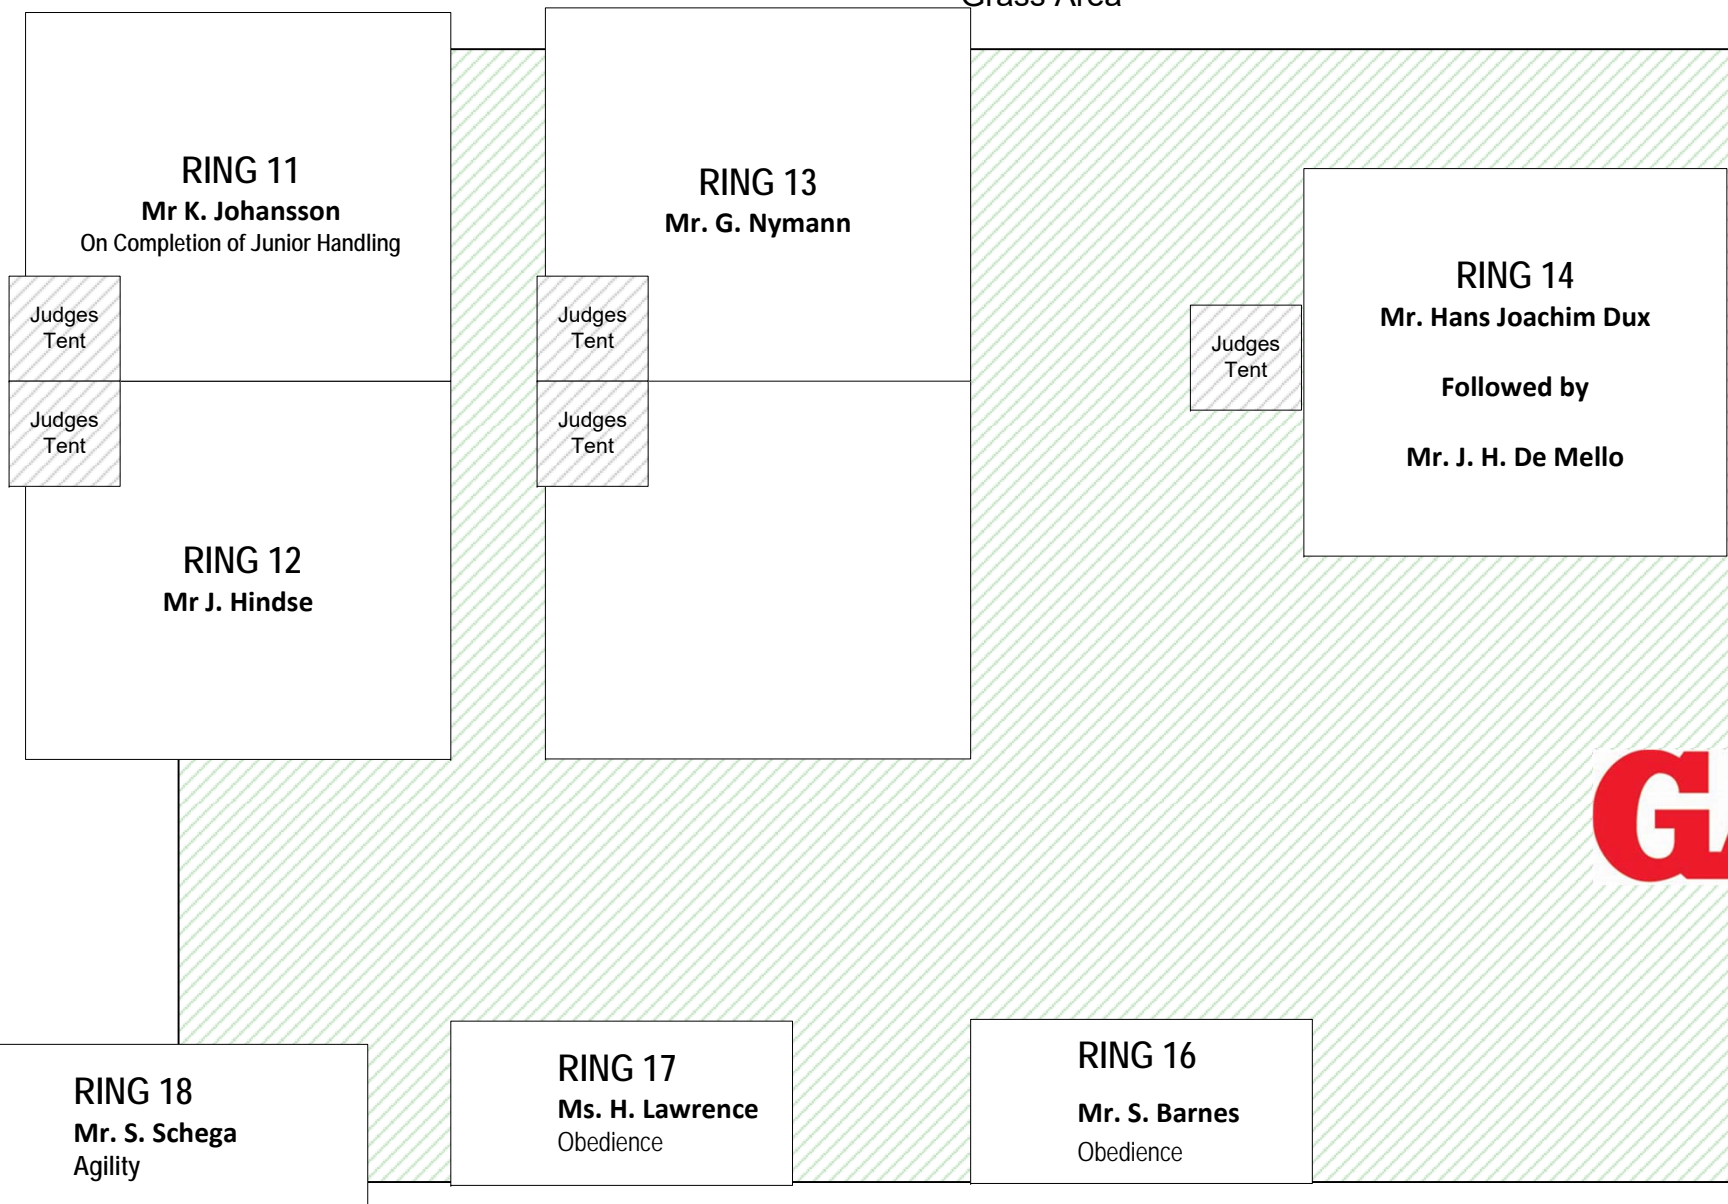

GAIN

The Irish Kennel Club
International All Breed Championship Dog Show
Sunday 8th October 2017

GAIN

Outdoor Ring Plan

Grass Area