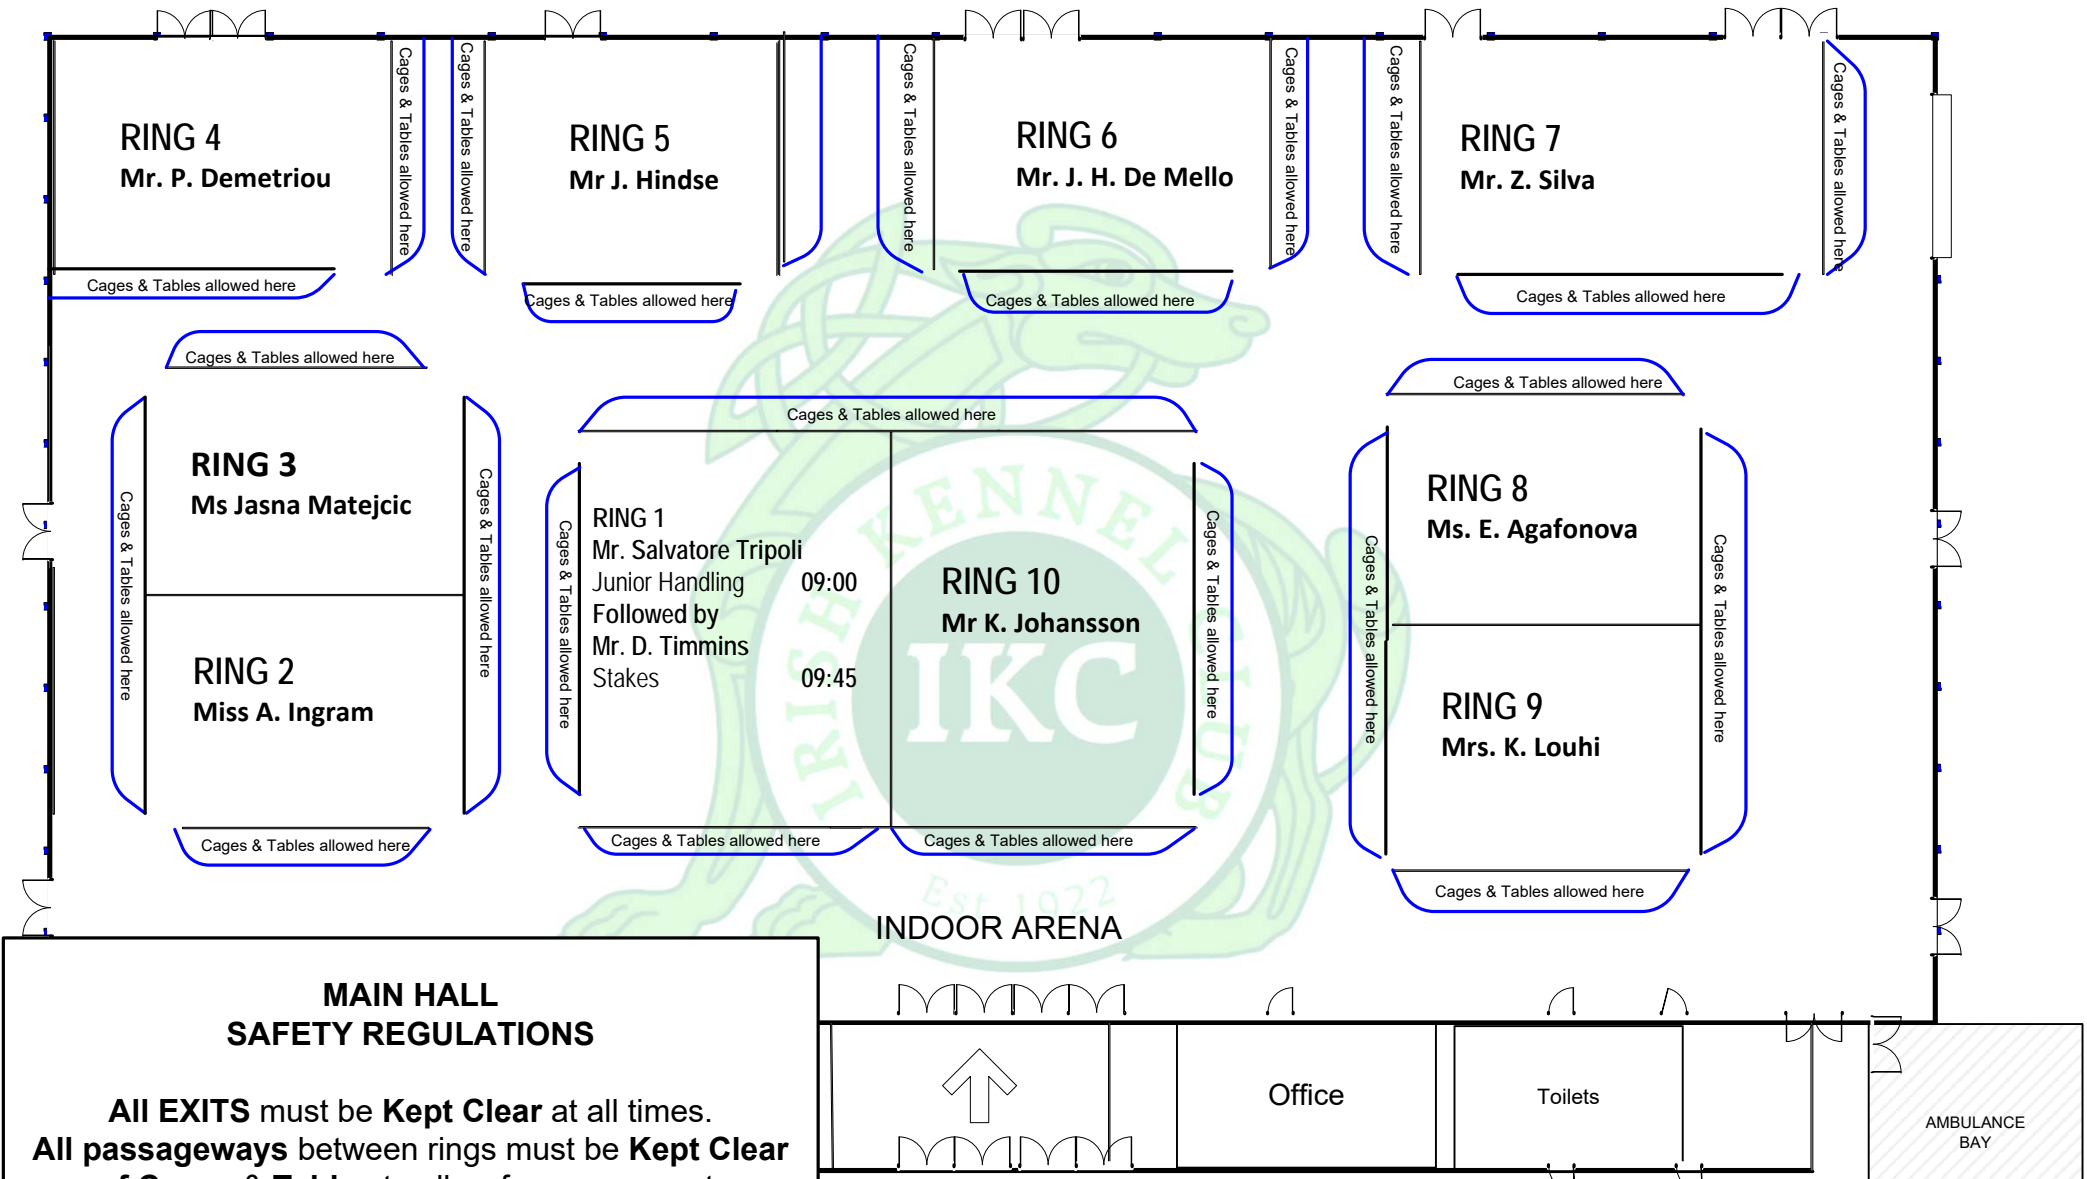

Indoor Ring Plan

MAIN HALL SAFETY REGULATIONS

All EXITS must be **Kept Clear** at all times.
All passageways between rings must be **Kept Clear**
of Cages & Tables to allow free movement.
These may **ONLY** be **SETUP** in the **MARKED AREAS**